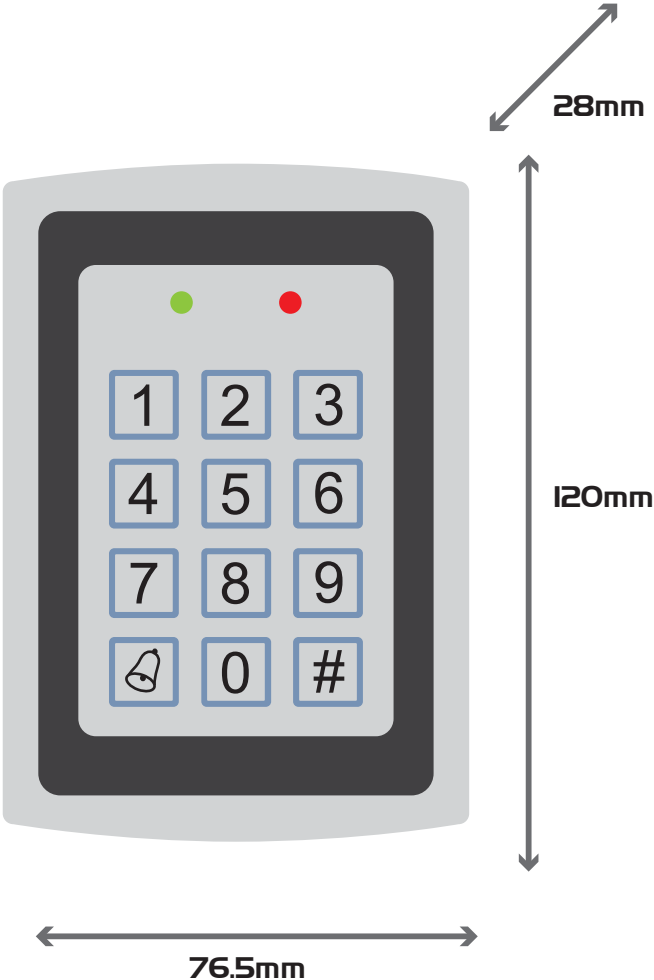

Notes

Unit C, Pixmore Industrial Estate, Pixmore Avenue
Letchworth Garden City, Hertfordshire, SG6 1JJ

AC
DE
ML
EL
AN
ID
PW

DG500 Keypad

Technical Details

Cable Recommendations

Unit C, Pixmore Industrial Estate, Pixmore Avenue
Letchworth Garden City, Hertfordshire, SG6 1JJ